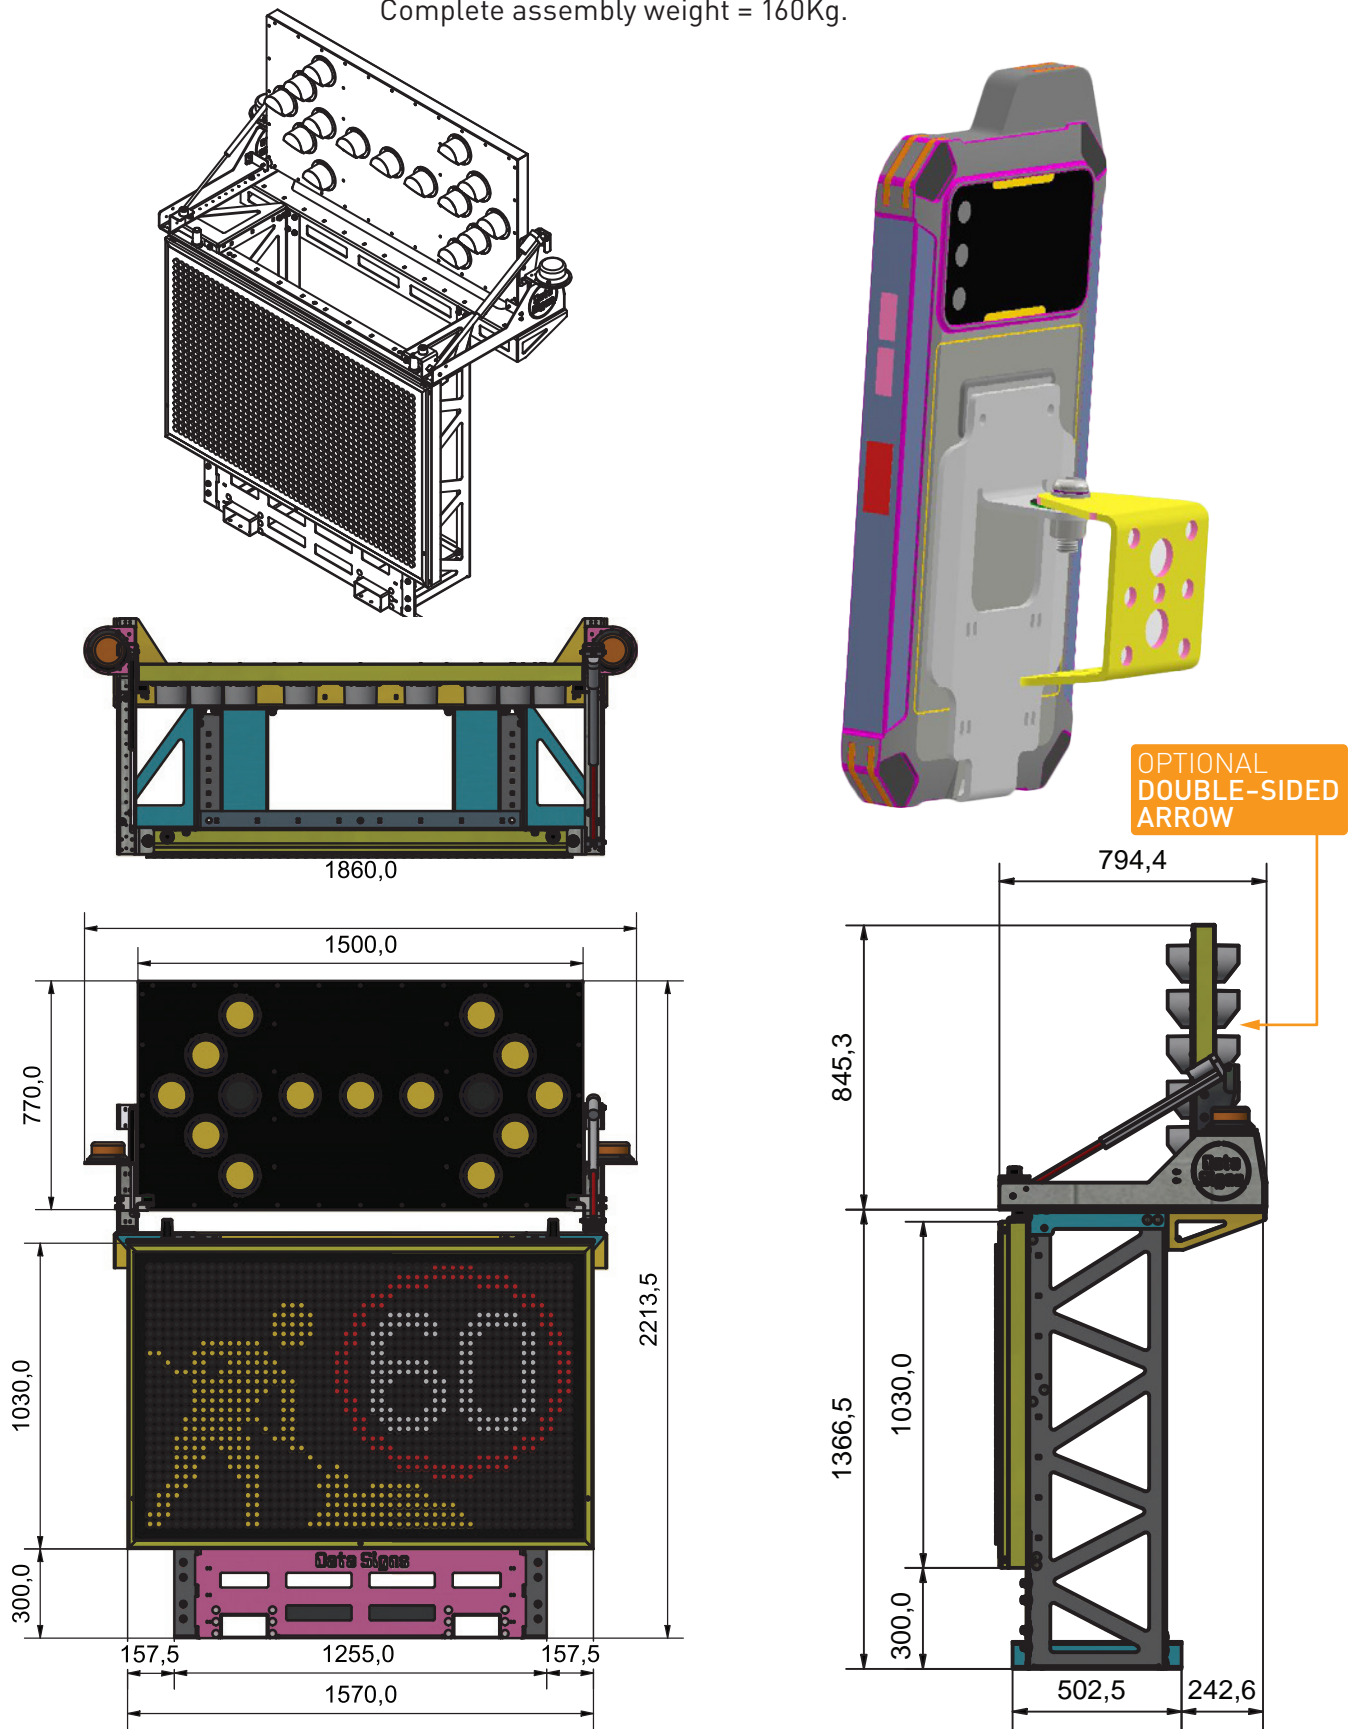

DATASIGN-UTE-SKID

VMS-A MESSAGE SIGN WITH ARROW BOARD

The DATASIGN-UTE-SKID is designed and manufactured by Data Signs Australia. It is designed to be placed on or off the back of a UTE Tray Truck easily by using a forklift.

The SKID is fitted with an A size VMS Sign as either an Amber only or 5-Colour.

Further a B size Arrow sign can be fitted to this assembly.

Installation and operation could not be easier than a 12V supply from the Ute or with an auxiliary 12V Battery.

**Proven
Reliability**

**Latest
Technology**

**Dependable
Service and
Support**

Data Signs
AUSTRALIA
Since 1976

 datasigns.com

 1300 850 785

DATASIGN-UTE-SKID

Complete assembly weight = 160Kg.