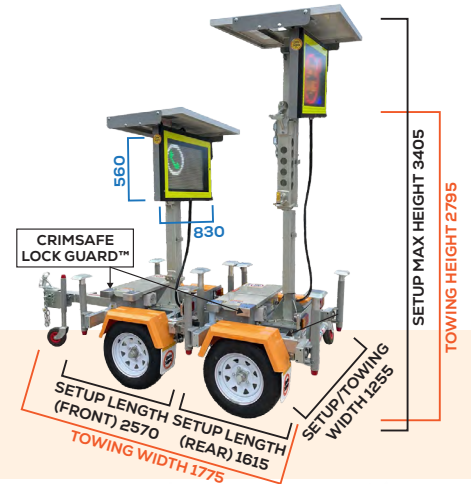

NEW FEATURES FOR A NEW ERA OF TRAFFIC MANAGEMENT & INFORMATION TECHNOLOGY

DATASIGN-VMS-S5

FIVE COLOURED DISPLAY

RAV Type approved for registration
Approval number: VTA-060588

VERY USEFUL AS A SPEED ADVISORY SIGN

Optimised to get a message across quickly and efficiently, the DATASIGN-VMS-S5 is designed and assembled by Data Signs in Australia for suburban road traffic management and advice.

With a radar gun fitted, the DATASIGN-VMS-S5 can be used in school zones with the radar speed zone scheduling, radar speed data logging and features.

SPECIFICATIONS

POWER SPECIFICATIONS:

POWER SUPPLY

Nominal 12 Volts.
Range 10.8 – 14.2V

SOLAR INPUT

190W (each trailer)

ENERGY STORAGE

1 x 125AH (each trailer) maintenance free batteries enclosed in separated locked compartment

[CLICK HERE TO VIEW OR DOWNLOAD THE MANUAL](#)

OPTICAL SPECIFICATIONS:

DISPLAY PIXEL ARRAY 48W X 28H

4 PANELS RGBYW PIXEL ARRAY. PIXEL PITCH 10mm

COLOURS

YELLOW, RED, GREEN (Traffic Light Green), WHITE, BLUE